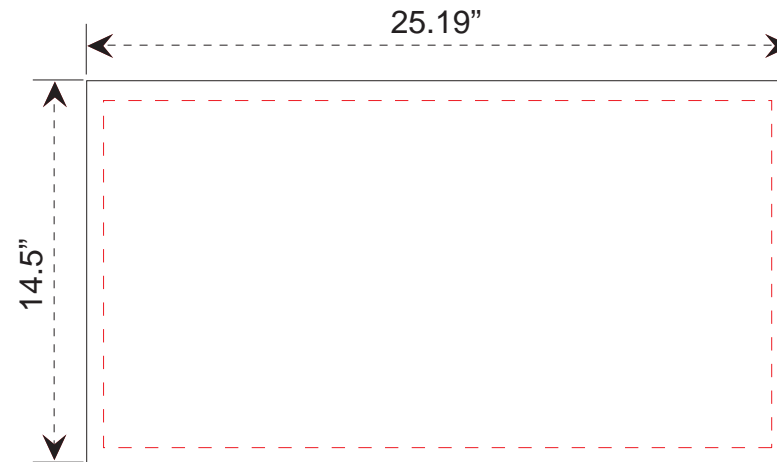

Pedestal Front Insert

Finished Size: 25.19"w x 14.5"h
Live Area: 24.69"w x 14"h

Add 1/4" bleed around perimeter

NOTE: Graphic files must be @ 150 dpi Finished Size.
DO NOT send Flattened Files. Production can not manipulate
the content, proportion or color of these files.